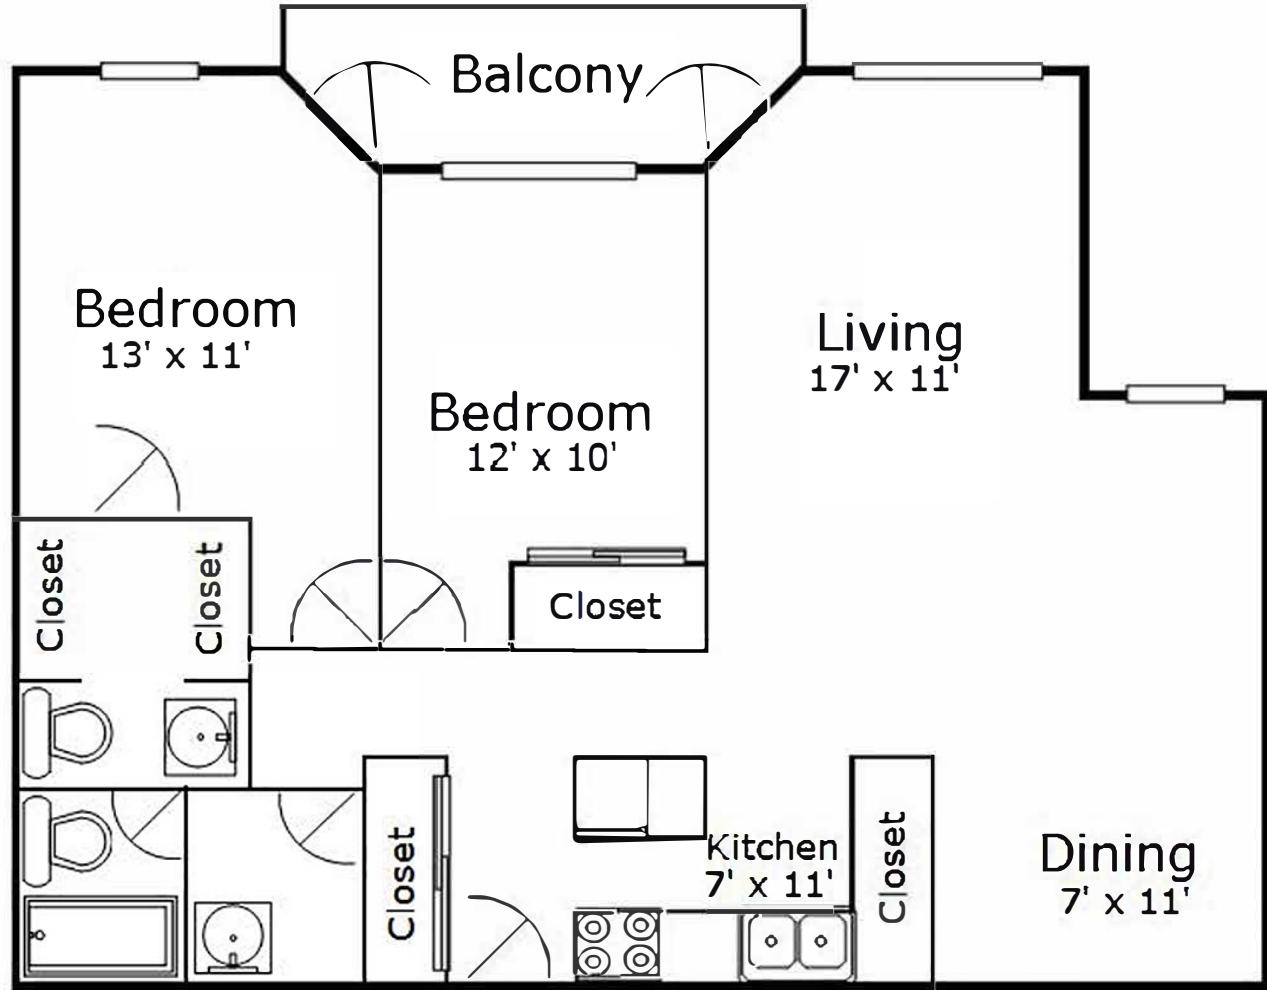

PENN PLACE

APARTMENTS

2 Bedroom / 1.5 Bathroom

[989.74 Sq ft]

Units 104, 204, 304