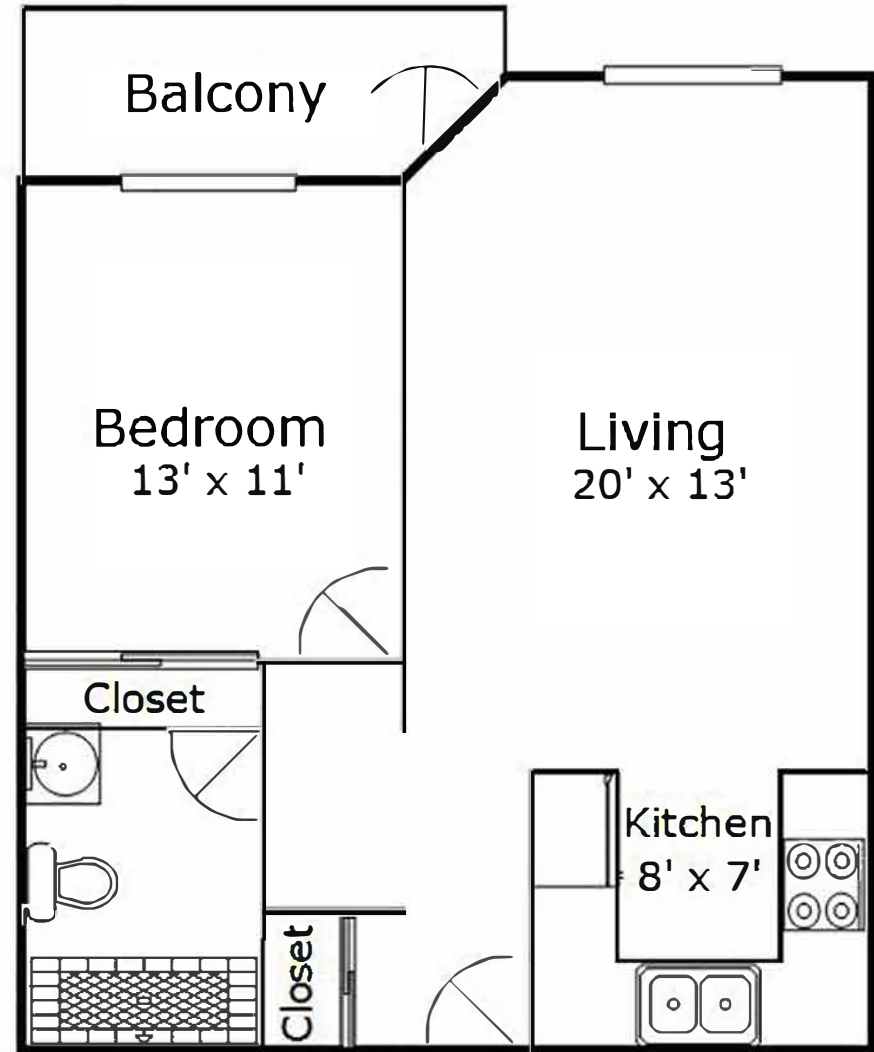

# PENN PLACE APARTMENTS

**1 Bedroom / 1 Bathroom**  
**Handicap Accessible**  
[659.43 Sq ft]

Units 107,108